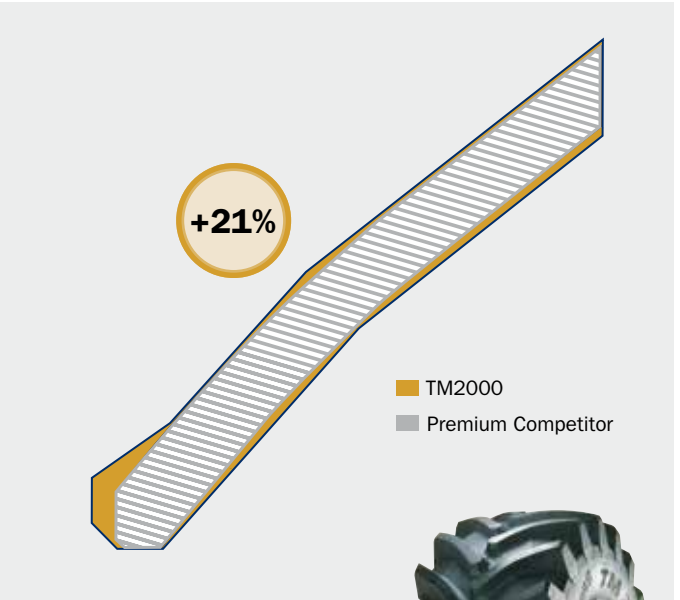

TM2000. Enrich your farming.

Download the App for free

Tire iBrochure

TM2000

The latest radial tyre generation for harvesting machines is the result of the most advanced technology and Trelleborg experience in agricultural tyres.

High load capacity assured by a strong carcass and by a large lug width.

Robust radial construction for the maximum reliability in all working condition.

SIZE	Tread Pattern	SW mm	OD mm	SLR mm	RC mm	SRI	Rim	Permitted Rims	Type	Tube
620/75R26 166A8 (23.1R26)	TM2000	633	1590	716	4850	750	DW20B		TUBELESS	
650/75R32 172A8 (24.5R32)	TM2000	662	1817	805	5495	825	DW20B		TUBELESS	24.5-32
710/75R32 177A8	TM2000	735	1850	830	5595	875	DW23B		TUBELESS	30.5-32
800/65R32 178A8 (30.5LR32)	TM2000	800	1846	829	5595	875	DW27B	DW25B - DH27 - DW28B	TUBELESS	30.5-32
900/60R32 181A8	TM2000	890	1900	855	5765	925	DW30B	DW27B - DW28B	TUBELESS	30.5-32